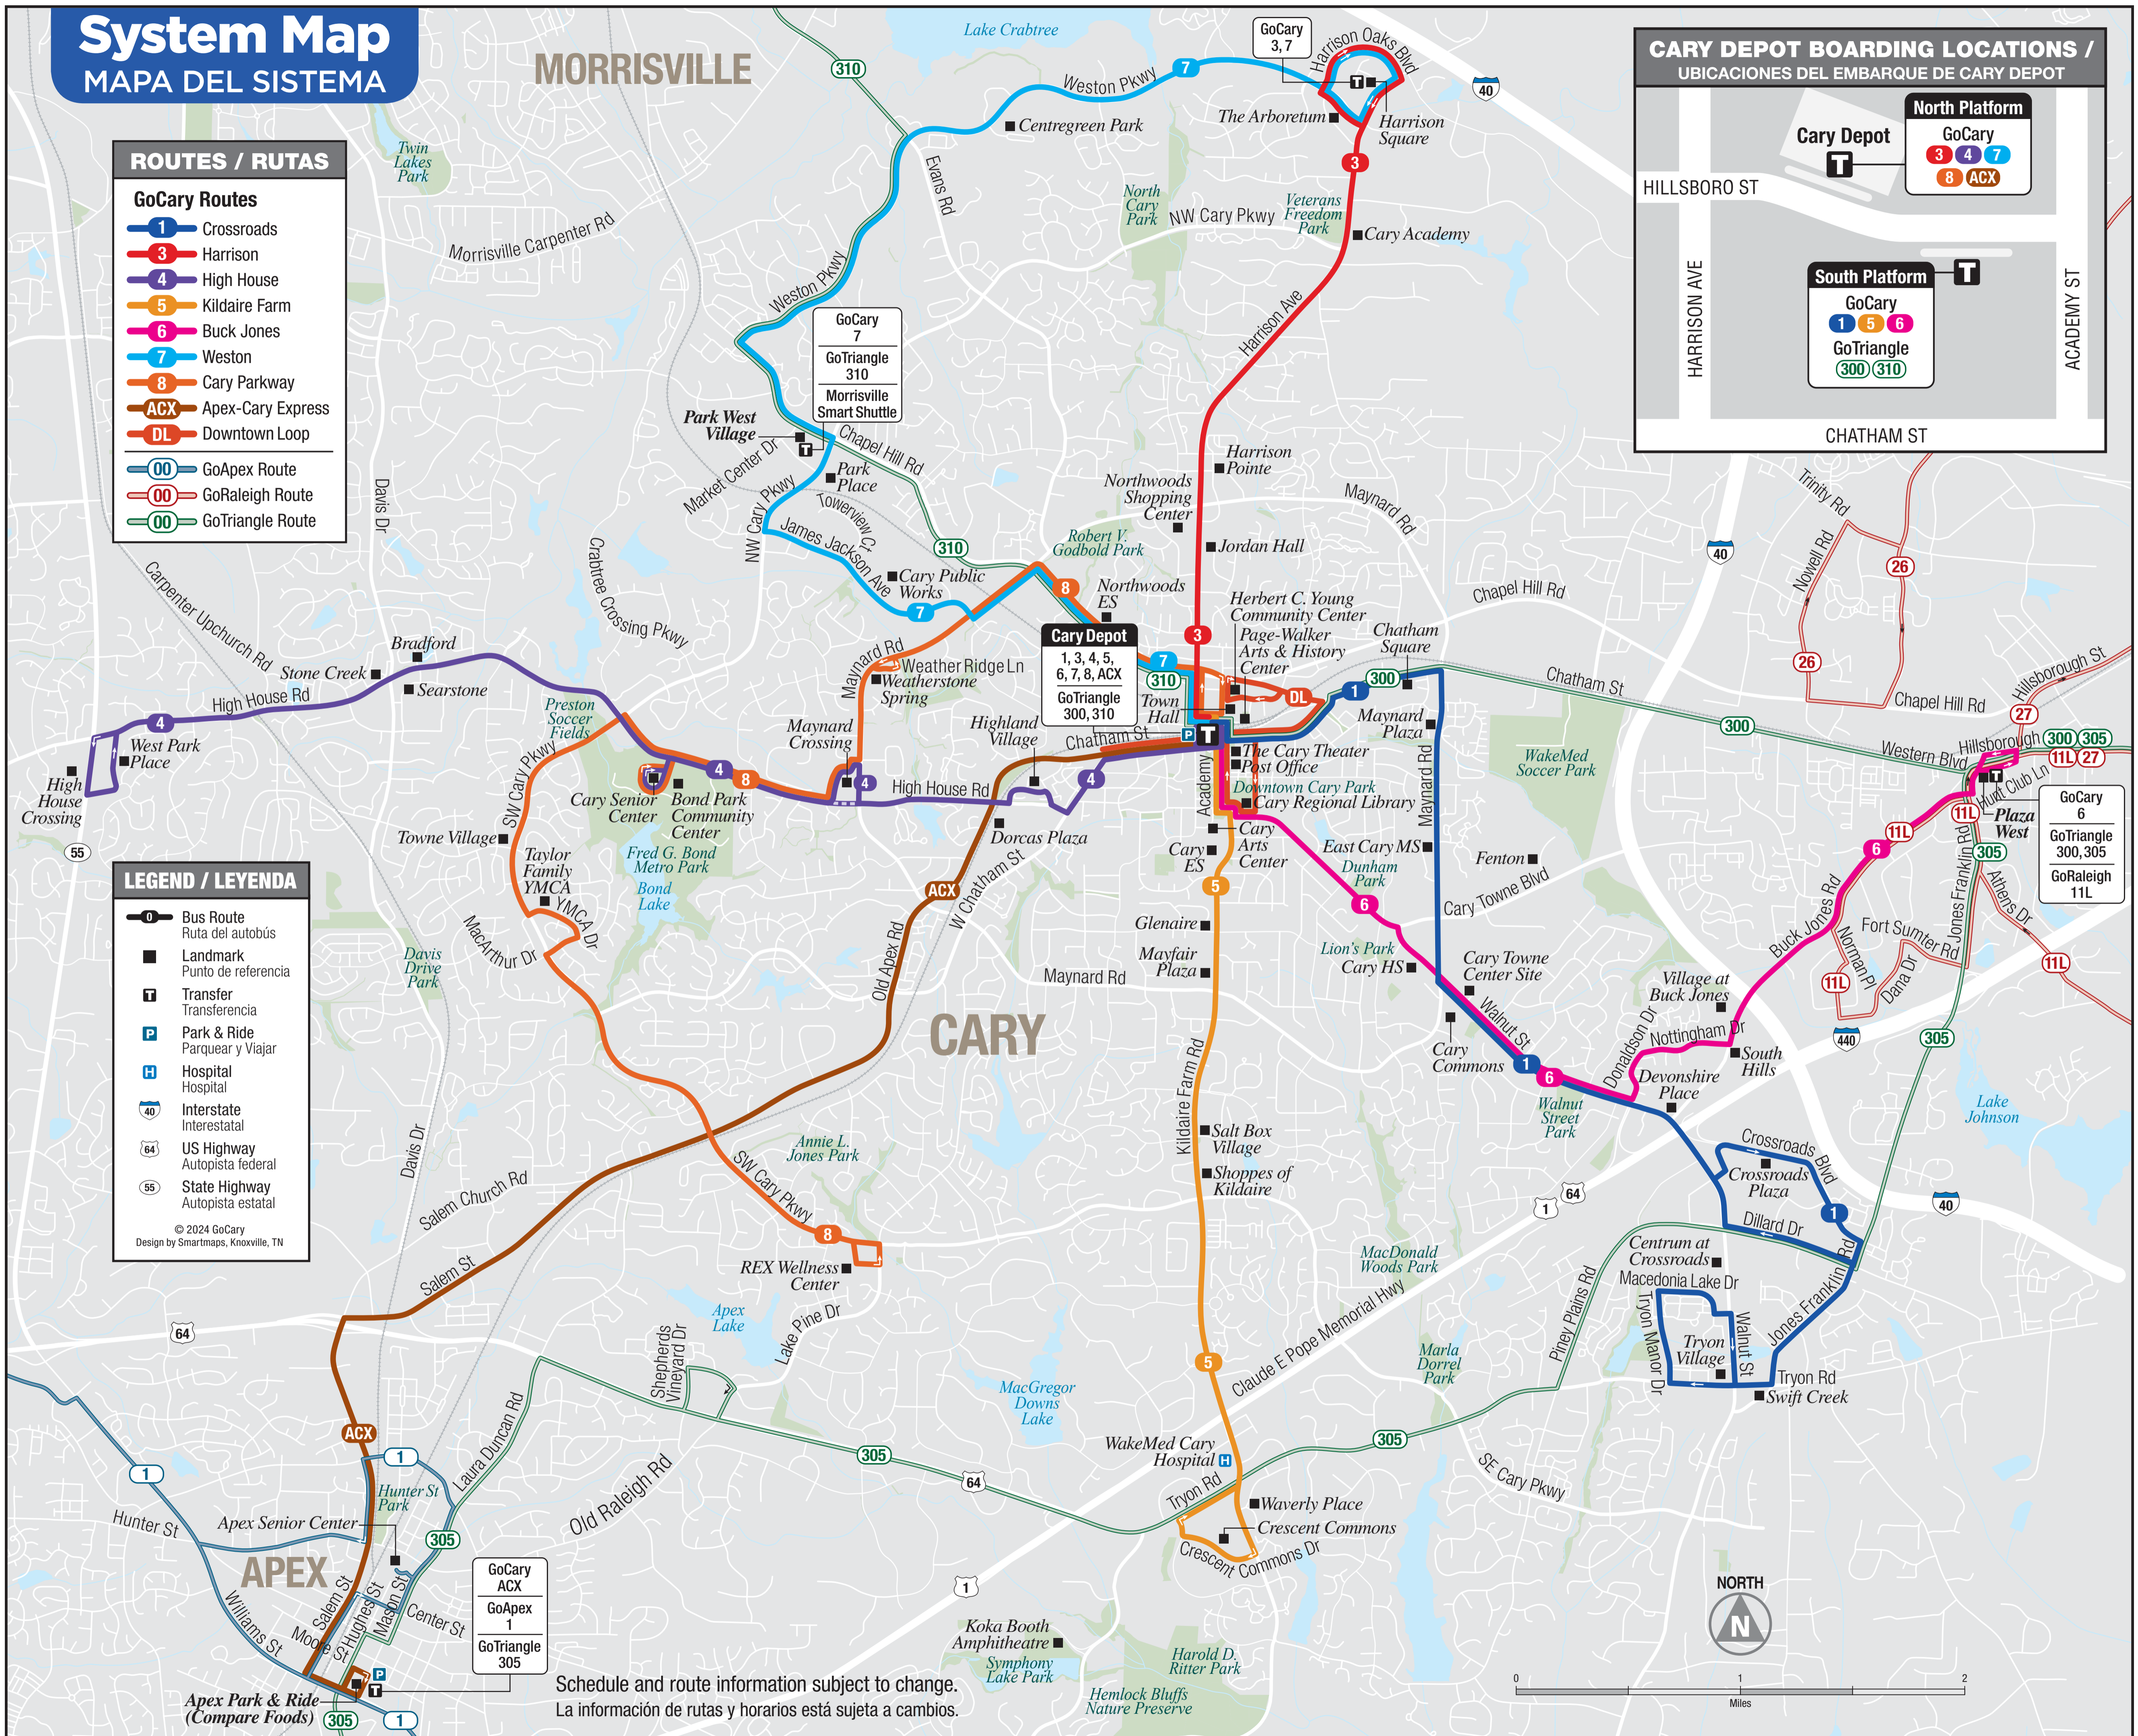

System Map

MAPA DEL SISTEMA

ROUTES / RUTAS

GoCary Routes

- 1 Crossroads
 - 3 Harrison
 - 4 High House
 - 5 Kildaire Farm
 - 6 Buck Jones
 - 7 Weston
 - 8 Cary Parkway
 - ACX Apex-Cary Express
 - DL Downtown Loop
-
- 00 GoApex Route
 - 00 GoRaleigh Route
 - 00 GoTriangle Route

LEGEND / LEYENDA

- Bus Route
Ruta del autobús
- Landmark
Punto de referencia
- Transfer
Transferencia
- Park & Ride
Parquear y Viajar
- Hospital
Hospital
- Interstate
Interestatal
- US Highway
Autopista federal
- State Highway
Autopista estatal

© 2024 GoCary
Design by Smartmaps, Knoxville, TN

CARY DEPOT BOARDING LOCATIONS / UBICACIONES DEL EMBARQUE DE CARY DEPOT

North Platform

- GoCary: 3, 4, 7, 8, ACX

South Platform

- GoCary: 1, 5, 6
- GoTriangle: 300, 310

Schedule and route information subject to change.
La información de rutas y horarios está sujeta a cambios.

GoCary
ACX
GoApex
1
GoTriangle
305

GoCary
6
GoTriangle
300, 305
GoRaleigh
11L

GoCary
7
GoTriangle
310
Morrisville
Smart Shuttle