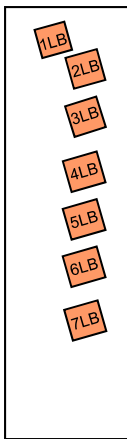

# The Cary

## Standard Seating Chart

Orchestra Seating

Tier Seating

Balcony Seating

Row G, M and N are accessible to patrons with physical or mobility needs.

### Stage

Entrance from  
Lobby for  
Seats 9 – 16

Entrance from  
Lobby for  
Seats 1 – 8