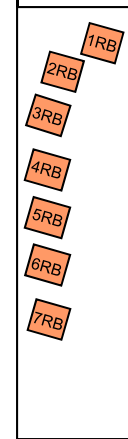

# The Cary

## Standard Seating Chart

Orchestra Seating

Tier Seating

Balcony Seating

Row G, M and N are accessible to patrons with physical or mobility needs.

### Stage

Entrance from  
Lobby for  
Seats 9 – 16

Entrance from  
Lobby for  
Seats 1 – 8