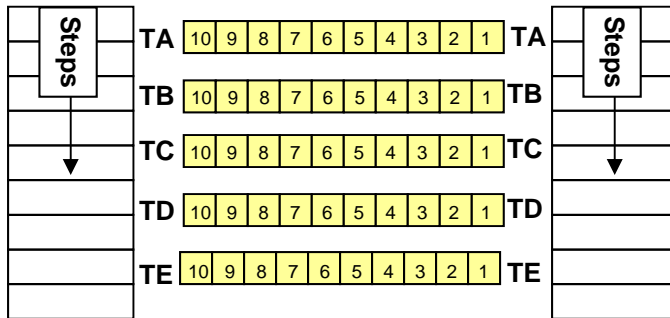

## Standard Seating Chart

Orchestra Seating

Tier Seating

Balcony Seating

Row G, M and N are accessible to patrons with physical or mobility needs.

### Stage

Entrance from  
Lobby for  
Seats 9 – 16

Entrance from  
Lobby for  
Seats 1 – 8